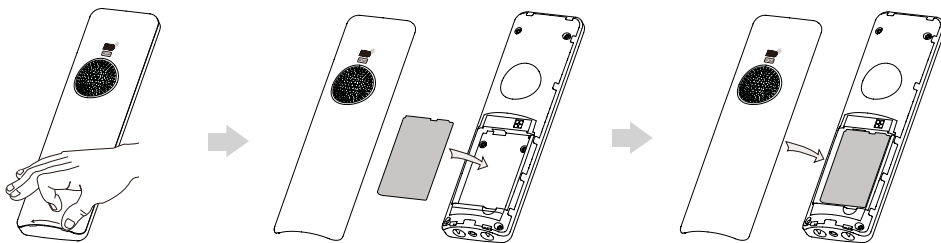

# Packaging Contents

The following items are included in your W56H package:

W56H Handset

USB Charger Cradle

Power Adapter

Belt Clip

Rechargeable Battery

**Note:** We recommend that you use the accessories provided or approved by Commander. The use of unapproved third-party accessories may result in reduced performance.

## Assembling the DECT Phone

1. Insert the battery into the handset, as shown below:

## 2. Connect the charger cradle and charge the handset, as shown below:

**Note:** The handset should be used with an original power adapter only. The use of a third-party power adapter may cause the damage to the handset. The charging status of the handset is indicated in the top right-hand corner of the LCD screen.