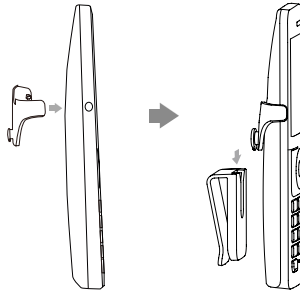

3. Attach the Belt Clip, as shown below if required:

4. Handset Registration

The handset in this package is not pre-registered to the base station.

Please follow the steps below:

- If the handset LCD screen prompts "Search for Base", long press **[M]** on the base station until the first LED flashes. Then press the **OK** key to enter the main menu, and select **Settings -> Registration->Register Handset** to register the handset.
- If the handset LCD screen prompts "Press base page 2s then press **OK**", long press **[M]** on the base station till the first LED flashes. Then press **OK** soft key on the handset.
- Select the desired base (Most likely Base 1) and once search is complete, press **OK** to subscribe to the base. When prompted for a password, enter '0000' or '1234' depending on the configuration of the base station.