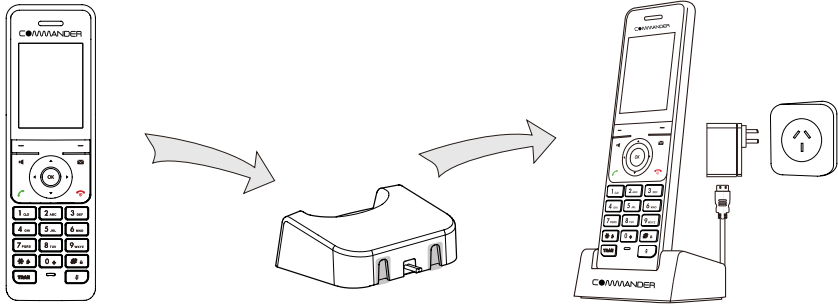

# Packaging Contents

The following items are included in your W56H package:

W56H Handset

USB Charger Cradle

Power Adapter

Belt Clip

Rechargeable Battery

**Note:** We recommend that you use the accessories provided or approved by Commander. The use of unapproved third-party accessories may result in reduced performance.

## Assembling the DECT Phone

1. Insert the battery into the handset, as shown below:

## 2. Connect the charger cradle and charge the handset, as shown below:

**Note:** The handset should be used with an original power adapter only. The use of a third-party power adapter may cause the damage to the handset. The charging status of the handset is indicated in the top right-hand corner of the LCD screen.